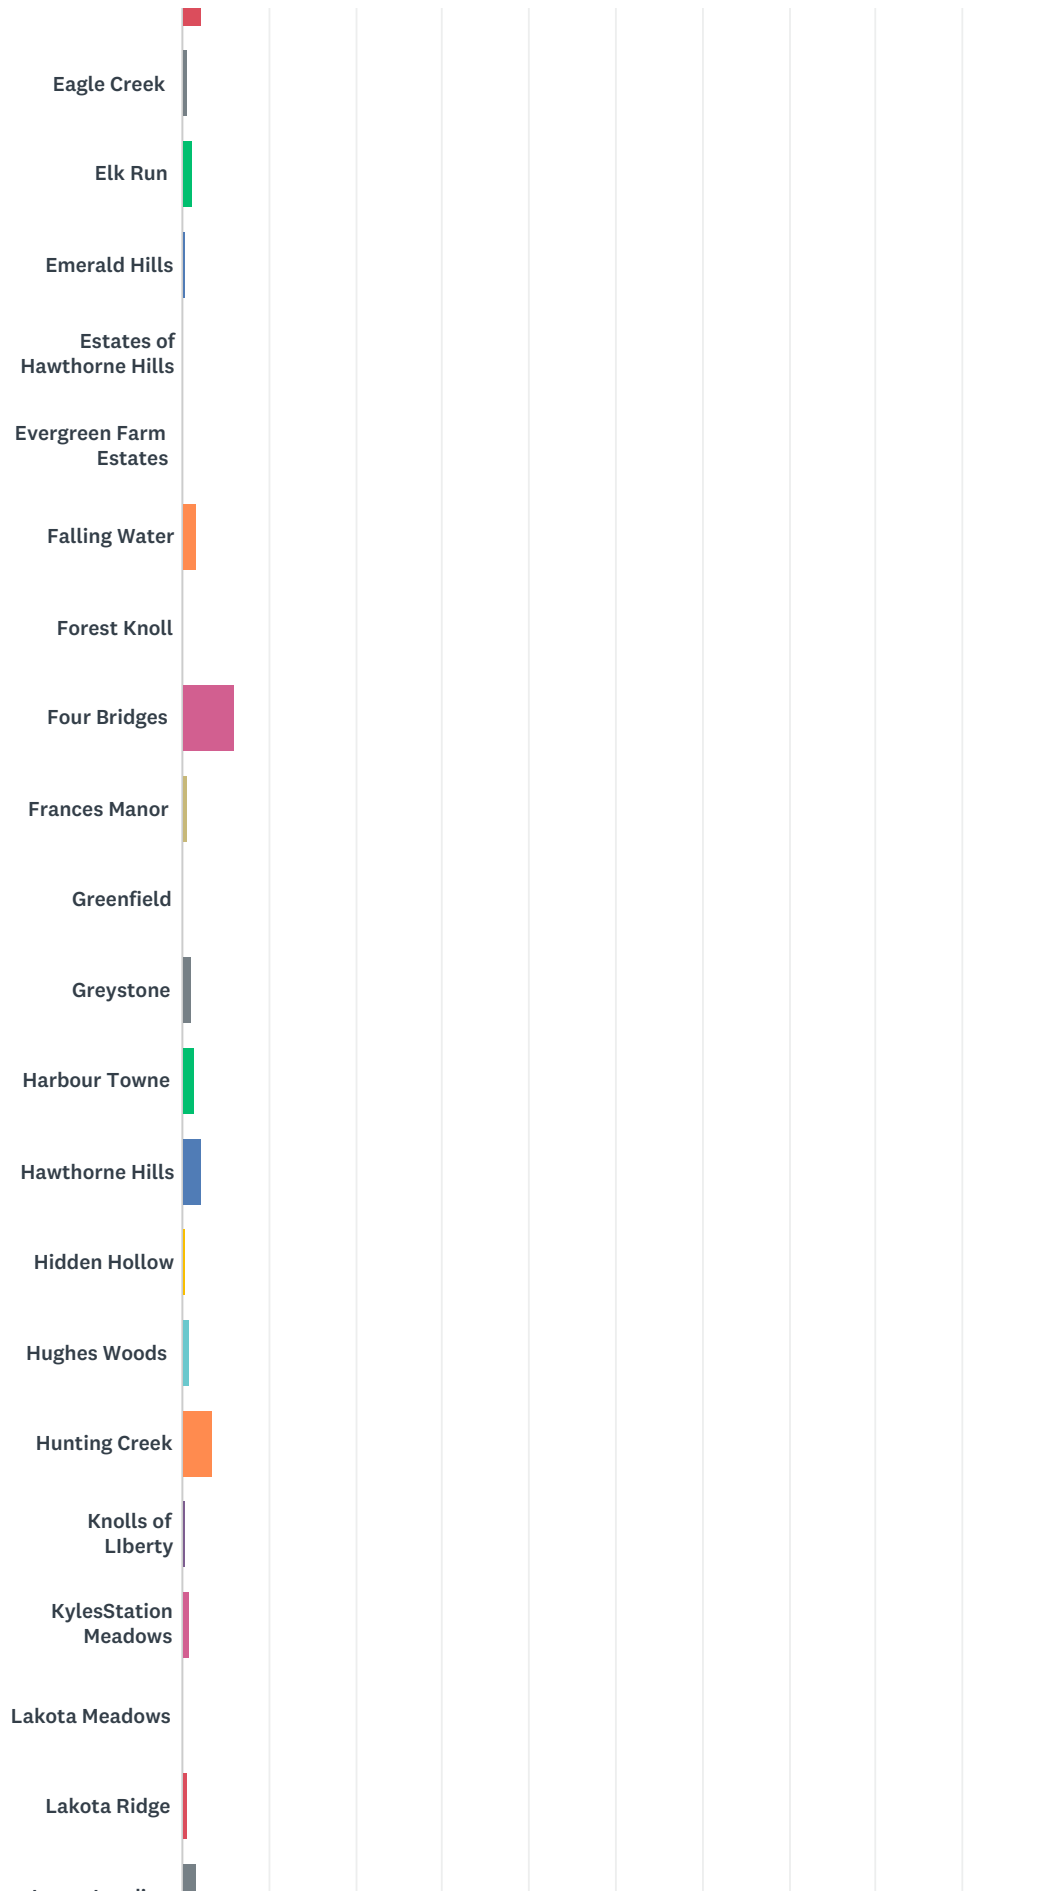

Q1 Where do you live?

Answered: 910 Skipped: 0

ANSWER CHOICES	RESPONSES
Allen Estates	2.20% 20
Arbor Crest	0.77% 7
Aspen Trails	7.80% 71
Autumn Creek Estates	0.33% 3
Beverly Acres	0.00% 0
Bridgeton Manor	0.00% 0
Bridle Farm	0.33% 3
Bridle Pass Estates	0.22% 2
Brittany Hills	0.55% 5
Brookside	0.11% 1
Carriage Hill	4.29% 39
Cedarbrooke	3.08% 28
Cherokee Estates	2.75% 25
Country Oaks	1.32% 12
Country View	0.44% 4

Liberty Township Comprehensive Plan Community Input Survey

SurveyMonkey

Country View Estates	0.33%	3
Countryside Villiage	0.00%	0
Creekside Meadows	1.32%	12
Dutchland Woods	2.20%	20
Eagle Creek	0.55%	5
Elk Run	1.32%	12
Emerald Hills	0.33%	3
Estates of Hawthorne Hills	0.11%	1
Evergreen Farm Estates	0.11%	1
Falling Water	1.65%	15
Forest Knoll	0.00%	0
Four Bridges	6.15%	56
Frances Manor	0.66%	6
Greenfield	0.22%	2
Greystone	1.10%	10
Harbour Towne	1.54%	14
Hawthorne Hills	2.31%	21
Hidden Hollow	0.33%	3
Hughes Woods	0.88%	8
Hunting Creek	3.63%	33
Knolls of Liberty	0.44%	4
KylesStation Meadows	0.77%	7
Lakota Meadows	0.22%	2
Lakota Ridge	0.55%	5
Lanes Landing	1.65%	15
Liberty Estates	0.22%	2
Liberty Trails	0.00%	0
Liberty Woods Estates	0.55%	5
Logsdon Ridge	0.88%	8
Logsdon Woods	1.10%	10
Longhunter Chase	0.11%	1
Lyndhurst	0.44%	4
Meadowbreeze Estates	0.22%	2
Meadows of Aspen Trails	0.99%	9
Mill Estates	0.00%	0

Miller Manor	0.11%	1
Panther Run	0.55%	5
Providence Meadows	0.11%	1
Providence Ridge	0.88%	8
Reserve at Elk's Pointe	0.11%	1
Reserves of Liberty	1.10%	10
Stonehenge	4.51%	41
Summerlin	1.21%	11
Trails of Four Bridges	6.26%	57
Trails of Liberty	0.66%	6
Turnbridge	0.22%	2
Vista Verde	0.22%	2
Welbourne Farms	0.55%	5
Windsor Estates	6.70%	61
Woodcreek	0.22%	2
Woodland View	0.33%	3
Woodmoore Terrace	0.22%	2
Woods of Hunting Creek	0.11%	1
Wynds of Liberty	5.93%	54
Other (please specify)	12.97%	118
TOTAL		910