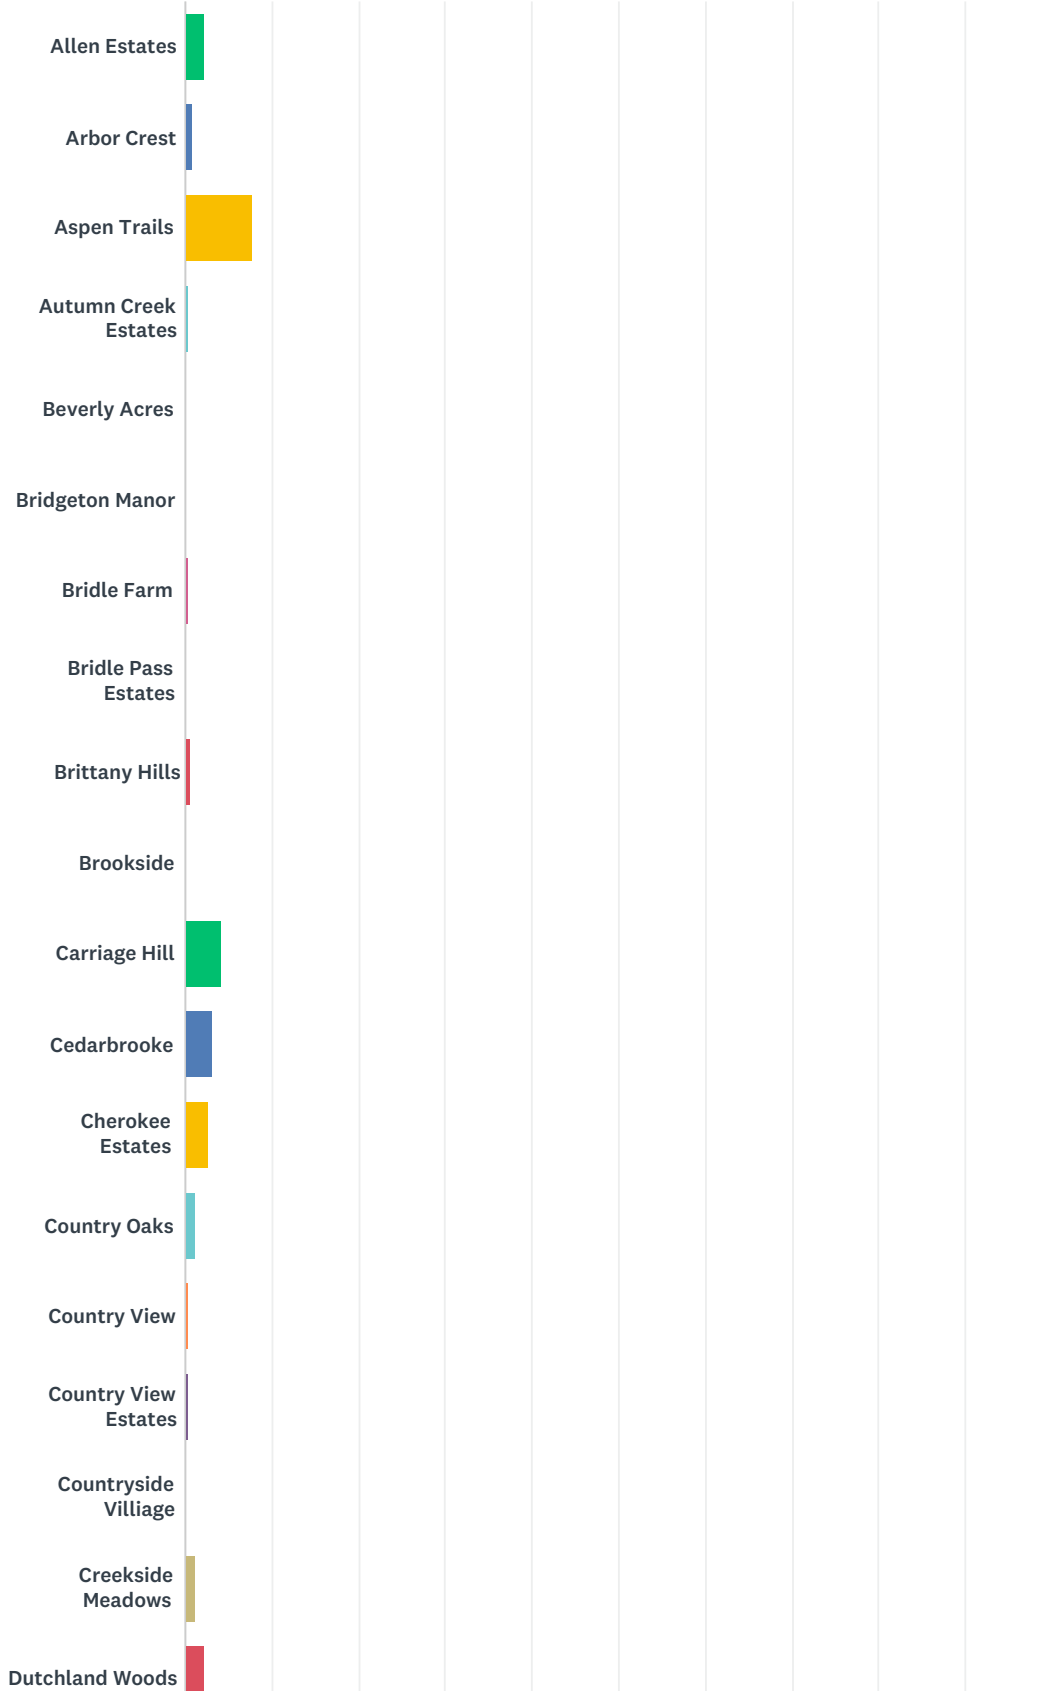

Q1 Where do you live?

Answered: 910 Skipped: 0

ANSWER CHOICES	RESPONSES
Allen Estates	2.20% 20
Arbor Crest	0.77% 7
Aspen Trails	7.80% 71
Autumn Creek Estates	0.33% 3
Beverly Acres	0.00% 0
Bridgeton Manor	0.00% 0
Bridle Farm	0.33% 3
Bridle Pass Estates	0.22% 2
Brittany Hills	0.55% 5
Brookside	0.11% 1
Carriage Hill	4.29% 39
Cedarbrooke	3.08% 28
Cherokee Estates	2.75% 25
Country Oaks	1.32% 12
Country View	0.44% 4

Liberty Township Comprehensive Plan Community Input Survey

SurveyMonkey

Country View Estates	0.33%	3
Countryside Villiage	0.00%	0
Creekside Meadows	1.32%	12
Dutchland Woods	2.20%	20
Eagle Creek	0.55%	5
Elk Run	1.32%	12
Emerald Hills	0.33%	3
Estates of Hawthorne Hills	0.11%	1
Evergreen Farm Estates	0.11%	1
Falling Water	1.65%	15
Forest Knoll	0.00%	0
Four Bridges	6.15%	56
Frances Manor	0.66%	6
Greenfield	0.22%	2
Greystone	1.10%	10
Harbour Towne	1.54%	14
Hawthorne Hills	2.31%	21
Hidden Hollow	0.33%	3
Hughes Woods	0.88%	8
Hunting Creek	3.63%	33
Knolls of Liberty	0.44%	4
KylesStation Meadows	0.77%	7
Lakota Meadows	0.22%	2
Lakota Ridge	0.55%	5
Lanes Landing	1.65%	15
Liberty Estates	0.22%	2
Liberty Trails	0.00%	0
Liberty Woods Estates	0.55%	5
Logsdon Ridge	0.88%	8
Logsdon Woods	1.10%	10
Longhunter Chase	0.11%	1
Lyndhurst	0.44%	4
Meadowbreeze Estates	0.22%	2
Meadows of Aspen Trails	0.99%	9
Mill Estates	0.00%	0

Miller Manor	0.11%	1
Panther Run	0.55%	5
Providence Meadows	0.11%	1
Providence Ridge	0.88%	8
Reserve at Elk's Pointe	0.11%	1
Reserves of Liberty	1.10%	10
Stonehenge	4.51%	41
Summerlin	1.21%	11
Trails of Four Bridges	6.26%	57
Trails of Liberty	0.66%	6
Turnbridge	0.22%	2
Vista Verde	0.22%	2
Welbourne Farms	0.55%	5
Windsor Estates	6.70%	61
Woodcreek	0.22%	2
Woodland View	0.33%	3
Woodmoore Terrace	0.22%	2
Woods of Hunting Creek	0.11%	1
Wynds of Liberty	5.93%	54
Other (please specify)	12.97%	118
TOTAL		910