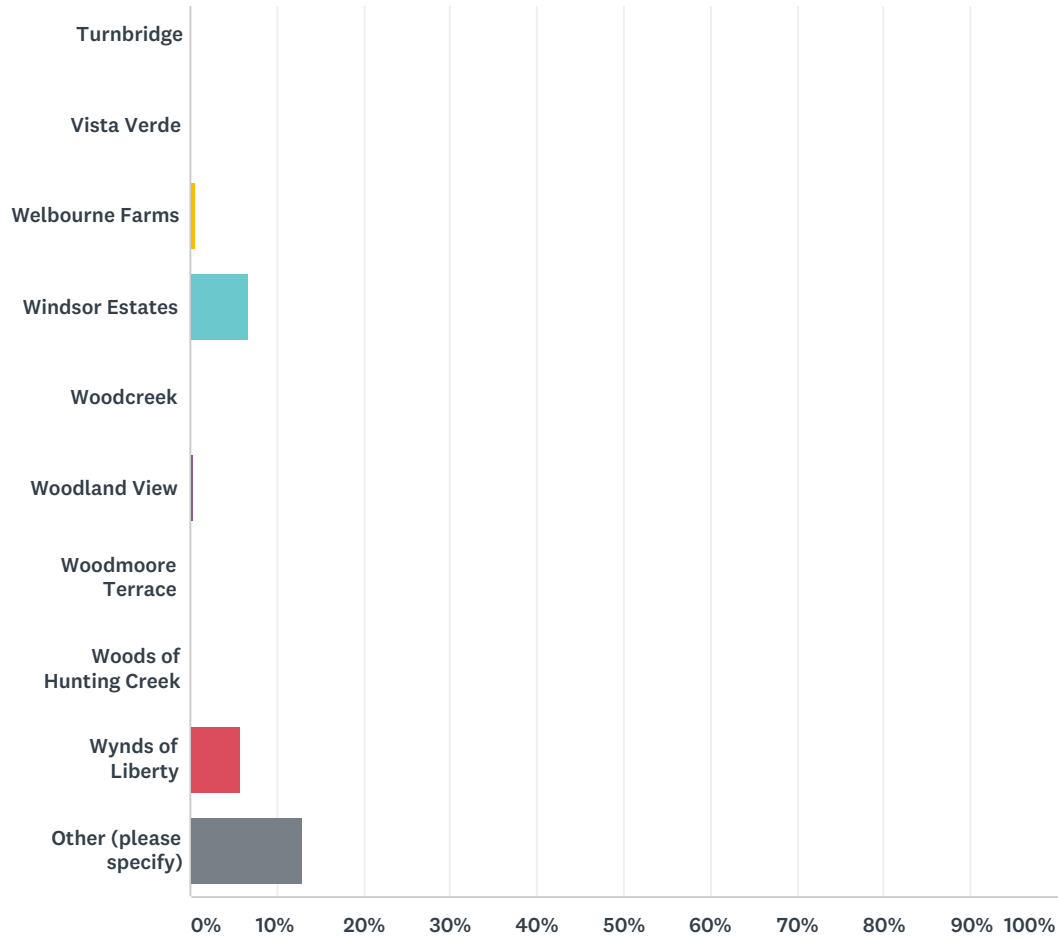

Q1 Where do you live?

Answered: 910 Skipped: 0

ANSWER CHOICES	RESPONSES
Allen Estates	2.20% 20
Arbor Crest	0.77% 7
Aspen Trails	7.80% 71
Autumn Creek Estates	0.33% 3
Beverly Acres	0.00% 0
Bridgeton Manor	0.00% 0
Bridle Farm	0.33% 3
Bridle Pass Estates	0.22% 2
Brittany Hills	0.55% 5
Brookside	0.11% 1
Carriage Hill	4.29% 39
Cedarbrooke	3.08% 28
Cherokee Estates	2.75% 25
Country Oaks	1.32% 12
Country View	0.44% 4

Liberty Township Comprehensive Plan Community Input Survey

SurveyMonkey

Country View Estates	0.33%	3
Countryside Villiage	0.00%	0
Creekside Meadows	1.32%	12
Dutchland Woods	2.20%	20
Eagle Creek	0.55%	5
Elk Run	1.32%	12
Emerald Hills	0.33%	3
Estates of Hawthorne Hills	0.11%	1
Evergreen Farm Estates	0.11%	1
Falling Water	1.65%	15
Forest Knoll	0.00%	0
Four Bridges	6.15%	56
Frances Manor	0.66%	6
Greenfield	0.22%	2
Greystone	1.10%	10
Harbour Towne	1.54%	14
Hawthorne Hills	2.31%	21
Hidden Hollow	0.33%	3
Hughes Woods	0.88%	8
Hunting Creek	3.63%	33
Knolls of Liberty	0.44%	4
KylesStation Meadows	0.77%	7
Lakota Meadows	0.22%	2
Lakota Ridge	0.55%	5
Lanes Landing	1.65%	15
Liberty Estates	0.22%	2
Liberty Trails	0.00%	0
Liberty Woods Estates	0.55%	5
Logsdon Ridge	0.88%	8
Logsdon Woods	1.10%	10
Longhunter Chase	0.11%	1
Lyndhurst	0.44%	4
Meadowbreeze Estates	0.22%	2
Meadows of Aspen Trails	0.99%	9
Mill Estates	0.00%	0

Miller Manor	0.11%	1
Panther Run	0.55%	5
Providence Meadows	0.11%	1
Providence Ridge	0.88%	8
Reserve at Elk's Pointe	0.11%	1
Reserves of Liberty	1.10%	10
Stonehenge	4.51%	41
Summerlin	1.21%	11
Trails of Four Bridges	6.26%	57
Trails of Liberty	0.66%	6
Turnbridge	0.22%	2
Vista Verde	0.22%	2
Welbourne Farms	0.55%	5
Windsor Estates	6.70%	61
Woodcreek	0.22%	2
Woodland View	0.33%	3
Woodmoore Terrace	0.22%	2
Woods of Hunting Creek	0.11%	1
Wynds of Liberty	5.93%	54
Other (please specify)	12.97%	118
TOTAL		910